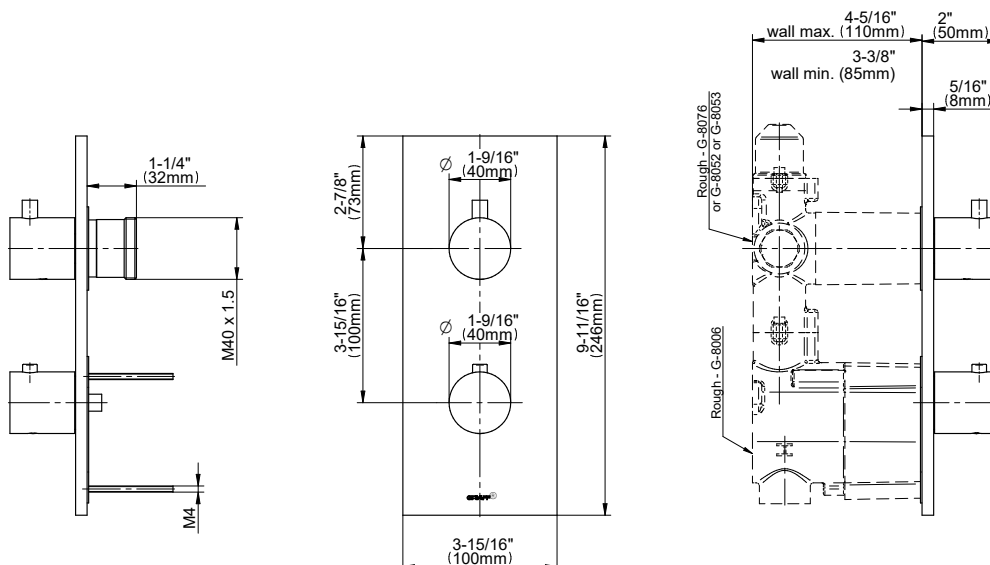

G-8048-RH0-**-T

Square M-Series Valve Trim with Two Handles

Product Features

- Two metal handles
- Decorative trim plate
- To complete package, you must order rough valves

Available Finishes

- Polished Chrome
  G-8048-RH0-PC-T
- Brushed Nickel
  G-8048-RH0-BNi-T
- Polished Nickel
  G-8048-RH0-PN-T
- Olive Bronze*
  G-8048-RH0-OB-T*
- Unfinished Brass*
  G-8048-RH0-UB-T*
- SteelInox*
  G-8048-RH0-SN-T*
- Brushed Gold*
  G-8048-RH0-BAU*

* Special order finish- call for availability

Warranty

- Limited lifetime warranty

For complete warranty information go to <https://www.graff-faucets.com/en/info/faqs>

The measurements shown are for reference only. Products and specifications shown are subject to change without notice. Revised 10/2018.

www.graff-designs.com | phone: 800-954-4723